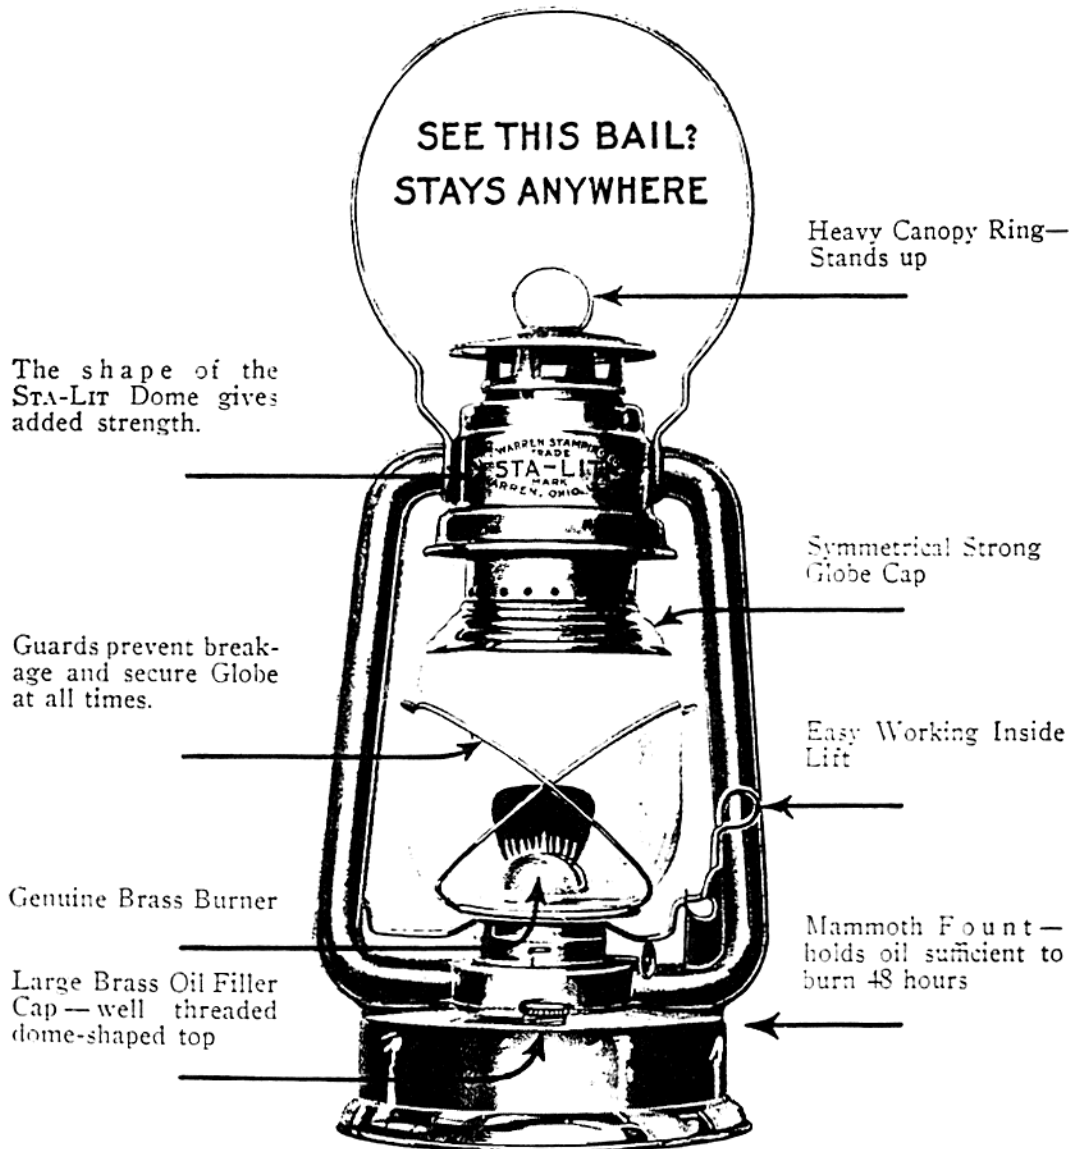

TRADE
STA-LIT
MARK

Cold Blast Type

With the Liberal Fount, 1915 Model
Big Special, No. 451

Shipping Weight
38 lbs. per dozen

List $14.00

Code—Andover

All "Sta-Lit" Lanterns Have Solid Brass Burners and Filler Caps

*Securely Packed 1-2 Dozen in Our Special Light
Substantial "STA-LIT" Package*