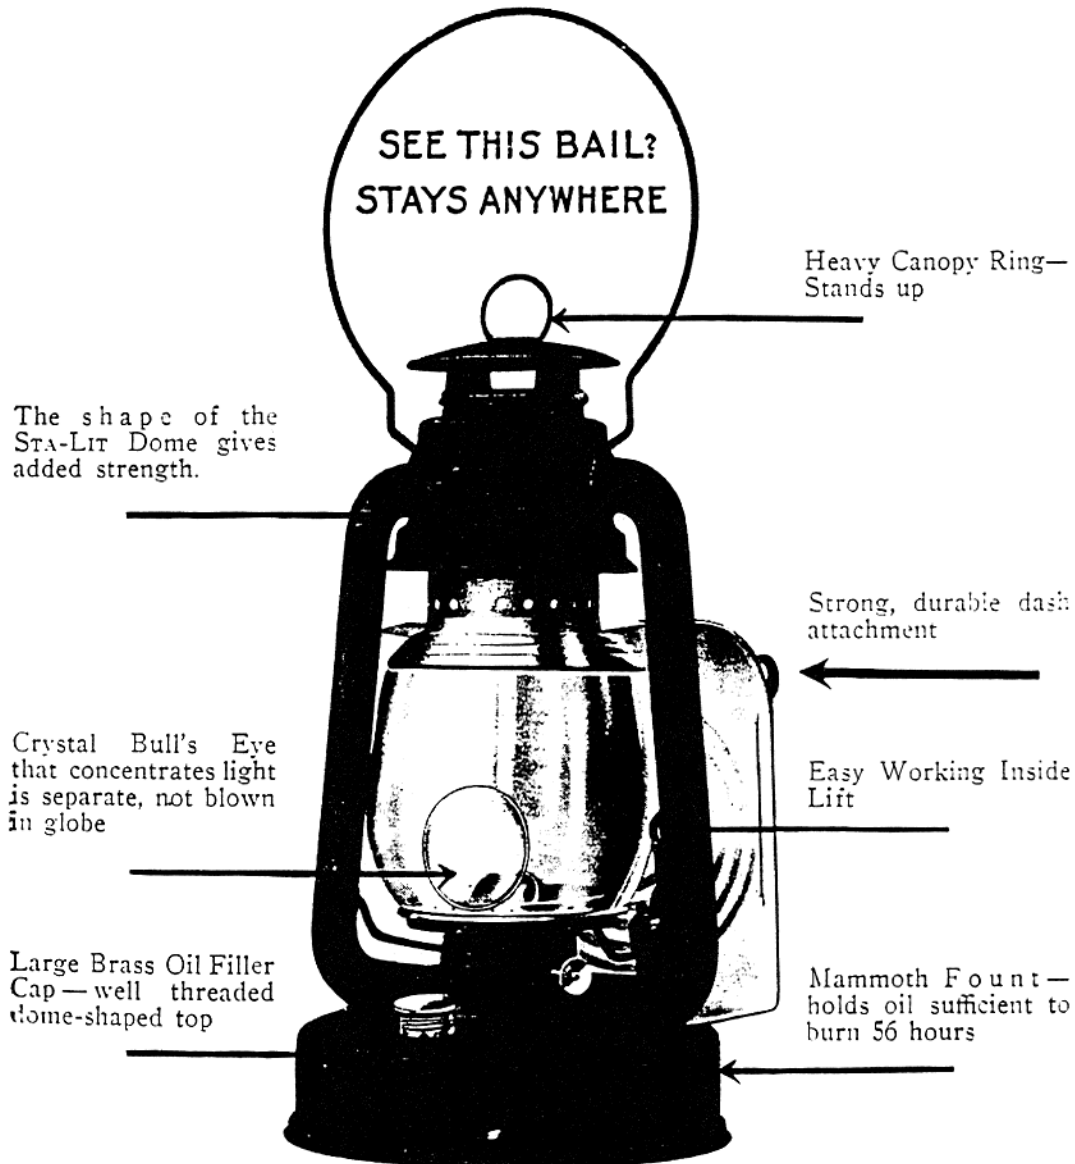

TRADE
STA-LIT
MARK

Farmers' General Utility Lamp

With the Liberal Fount
Big Special, No. 471

SEE THIS BAIL?
STAYS ANYWHERE

Heavy Canopy Ring—
Stands up

The shape of the
STA-LIT Dome gives
added strength.

Strong, durable dash
attachment

Crystal Bull's Eye
that concentrates light
is separate, not blown
in globe

Easy Working Inside
Lift

Large Brass Oil Filler
Cap—well threaded
dome-shaped top

Mammoth Fount—
holds oil sufficient to
burn 56 hours

Shipping Weight
50 lbs. per dozen

List $17.50

Code—Anderson

All "Sta-Lit" Lanterns Have Solid Brass Burners and Filler Caps

*Securely Packed 1-2 Dozen in Our Special Light
Substantial "STA-LIT" Package*