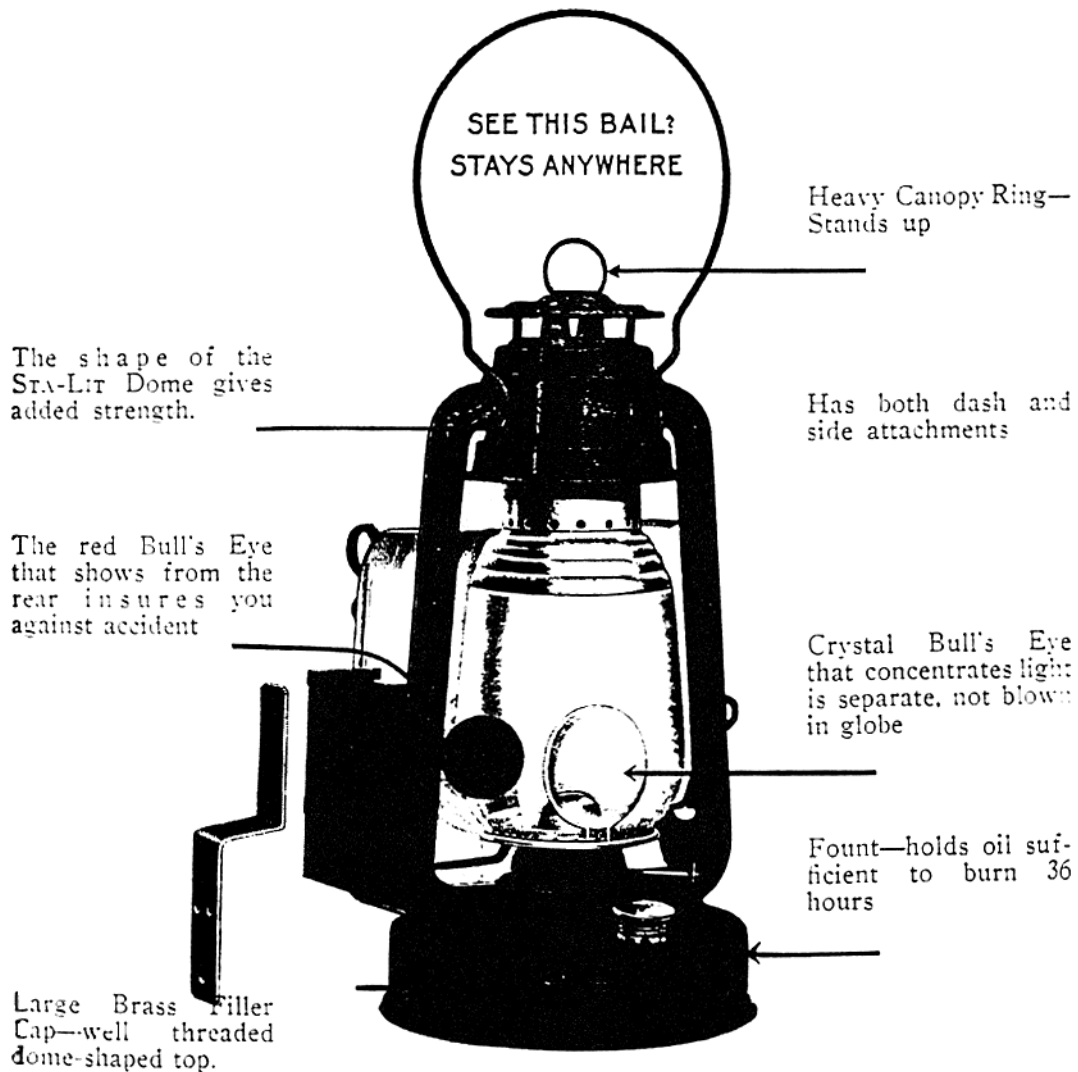

TRADE
STA-LIT
MARK

Perfect in Mechanism. Handy in Size

Junior Side Lamp

No. 151

Shipping Weight
40 lbs. per dozen

List $15.00

Code—Atlas

All "Sta-Lit" Lanterns Have Solid Brass Burners and Filler Caps

*Securely Packed 1-2 Dozen in Our Special Light
Substantial "STA-LIT" Package*