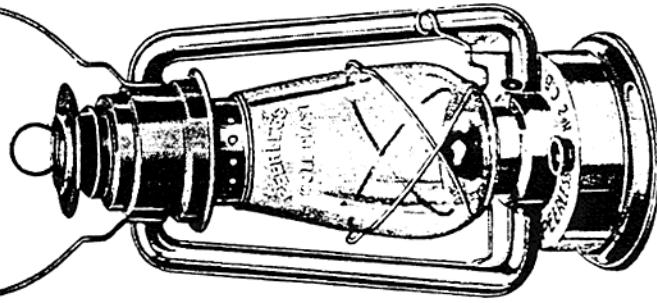

Peerless Competition Trio

No. 350

SEE THIS BAIL?
STAYS ANYWHERE

Packed 1-2 Dozen in Box
Shipping Weight, 40 lbs. per dozen
List $10.50 per dozen
Code—Comrad

No. 250