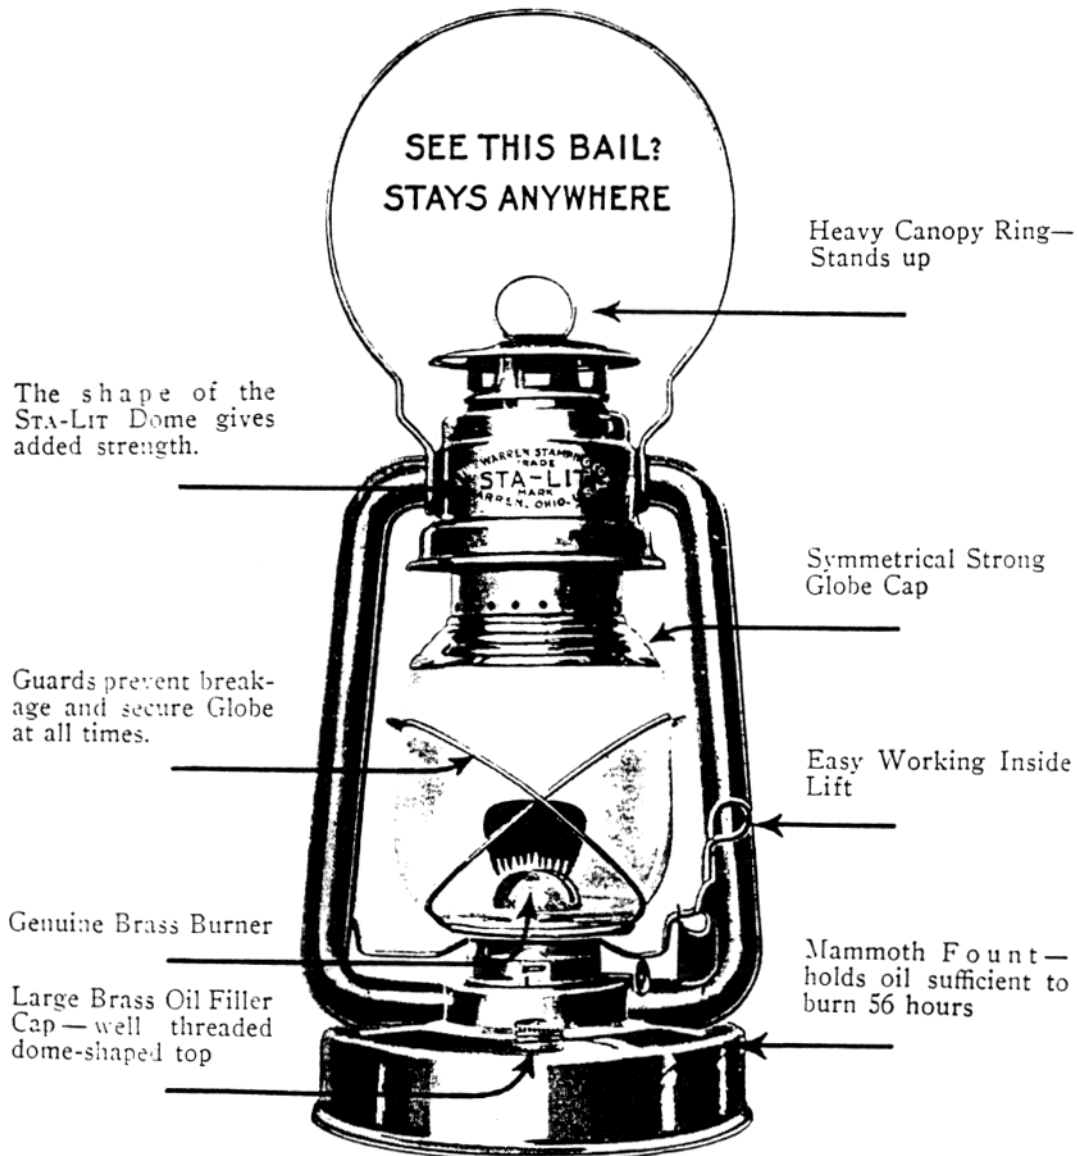

TRADE
STA-LIT
MARK

The Cold Blast

With the Liberal Fount, 1916 Model
Big Special, No. 451

Shipping Weight
38 lbs. per dozen

List $14.50

Code—Avon

All "Sta-Lit" Lanterns Have Solid Brass Burners and Filler Caps

*Securely Packed 1-2 Dozen in Our Special Light
Substantial "STA-LIT" Package*